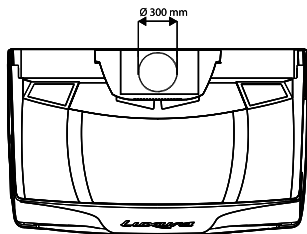

X10

KEMA
Powered by DEKRA

Pearl White

Admoresphere Edition* SLi