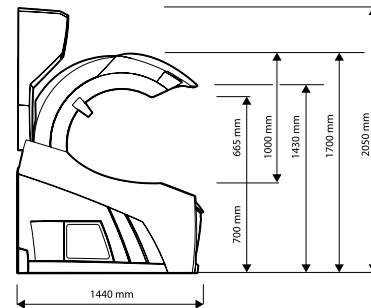

X10

KEMA
Powered by DEKRA

Pearl White

Admoresphere Edition* SLi