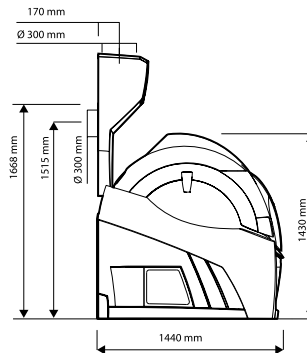

X10

KEMA
Powered by DEKRA

Pearl White

Admoresphere Edition* SLi