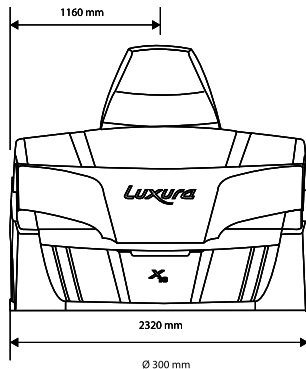

X10

KEMA
Powered by DEKRA

Pearl White

Admoresphere Edition* SLi